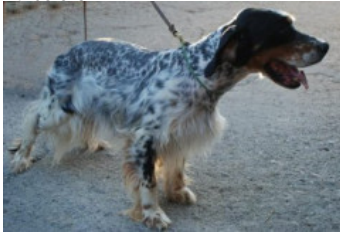

ANITA detto DI VASSALLO

2011-12-02 (F) LOI LO1225723
Couleur : nero e bianco (bluebelton)

Père
IGOR
2003-05-26 (M)
LOI LO03147210
- tricolore

GIM 1999-03-07 (M) LOI LO99126600
- tricolore

DESI 2000-11-21 (F) LOI LO0199482
- bluebelton

FRANCINI'S JEFFE 1993-04-03 (M)
LOI ST479317 (Ch. Ital. Lav., Ch. Int. Lav.,
Camp. Ripr.) - bluebelton

FRANCINI'S DERA 1997-06-03 (F)
LOI LO9856897 - bluebelton

DRACULA 1993-01-04 (M) LOI
ST477449 (Ch Italie T, CH GQ) -
bluebelton