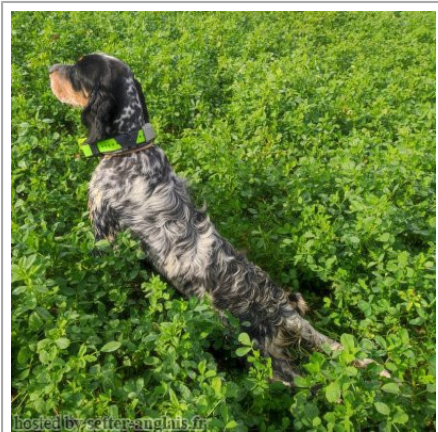

**ARTE**

2023-05-22 (M) LOI LO23101475  
Couleur : bianco nero marrone (tricolore)

hosted by setter-anglais.fr

Père  
**TEDDY DEL MONTE GUGLIELMO**  
2017-06-25 (M)  
LOI LO17145890  
- lemon

**ROVAL GIOB** 2010-01-02 (M) LOI  
LO1026711 (CH GQ, Ch. Ital. Lav.) -  
BIANCO FULVO