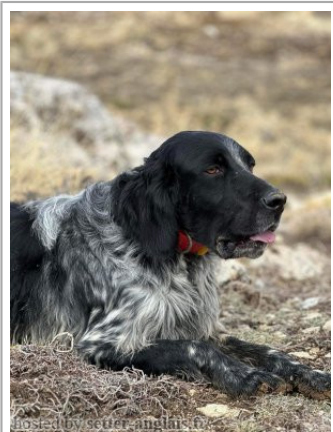

TOMMY CART?N?S SETTER

2022-08-01 (M) LOF KIF-ES-5778
Couleur : Blue Belton (bluebelton)

Père
RIJANIS DENIS
2012-08-01 (M)
JR704180
- bluebelton

ARTU 2009-06-20 (M) LOI
LO09167530 - bluebelton

RIJANIS TUNDRA (F) JR701253

KAPO 2003-11-10 (M) LOI
LO0439835 (Ch IT GQ) - bluebelton

AMBRA 2005-09-02 (F) LOI
LO0610828 - bluebelton

ORIONIS KETI (F) JR77968ES

NERO 1997-03-29 (M)
LOI LO9817889 (Ch T, Ch
GQ) - bluebelton

KYBA 1998-01-01 (F) LOI
LO98118951 - lemon