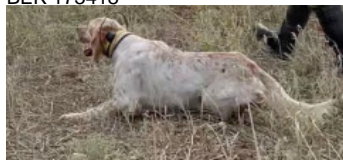

NIS BY FILIS

2022-07-12 (M) BEK 204327

Père
VIVAT UNICE LIBANON
 2016-02-03 (M)
 BEK 173418

CIELO SIRTOUF (M) BEK 084523
 (CH)(GR)GQ CHR.S.T) - White orange

FOLLIE SIRTOUF (F) RKF3631738

BESINO'S PANTHOS 2007-08-15 (M)
 BEK 075540 (CH GQ, CH IT) - bluebelton

ASIA SIRTOUF (F) BEK 055525 -
 White orange

RAPAKOULIAS GENESIS PLOUTON
 2002-07-06 (M) BEK 37290 -
 bluebelton

KRIONERIOU LITO (F) BEK 036305 -
 bluebelton

LYCABETTUS EROS (M) BEK
 079419 - tricolore

ROMA BY FILIS (F) BEK 134825 -
 lemon