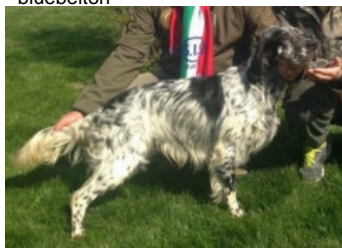

JENNYMAXPASSION

2021-04-18 (F) LOI LO21108047

Couleur : Tricolore nero (Blue Belton) (tricolore)

Père
NATAN
 2012-10-03 (M)
 LOI LO12157969
 (CH IT GQ, Camp. TR. (CH GQ), CH(IT)
 - bluebelton

KAPO' 2003-11-10 (M) LOI
 LO0439835 (Ch IT GQ) - bluebelton

QUATTA 2009-06-11 (F) LOI
 LO1085288 - tricolore

NERO 1997-03-29 (M) LOI
 LO9817889 (Ch T, Ch GQ) - bluebelton

KYBA 1998-01-01 (F) LOI
 LO98118951 - lemon

AMY 2002-08-10 (F) LOI LO02143515
 - tricolore

GUFO DI VAL DI CHIANA
 1994-04-01 (M) LOI
 ST514177 (Ch GQ) -
 bluebelton