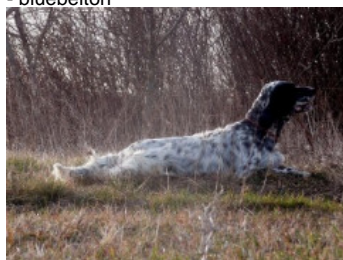

RIMA

2011-01-05 (F) LOI LO1141934
Couleur : nero e bianco (bluebelton)

Père
RADENTIS MILANO
2004-05-15 (M)
LOI LO04104764
- bluebelton

RADENTIS NOMAR 1998-03-22 (M)
LOI LO98133353 ((CHGQ CHITF /
CHIT.B) - liver