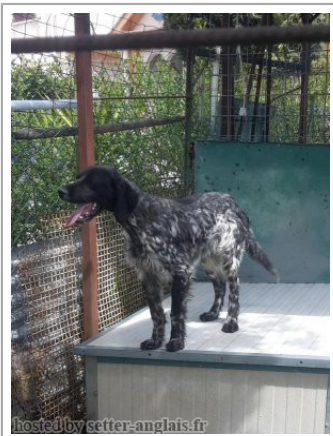

IRAN

2018-07-24 (M) LOI LO18151477
Couleur : nero e bianco (bluebelton)

hosted by setter-anglais.fr

Père
RALF
2006-08-06 (M)
LOI LO0746390
(Ch. Int. Lav.)
- liver

RADENTIS NOMAR 1998-03-22 (M)
LOI LO98133353 ((CHGQ CHITF /
CHIT.B)) - liver