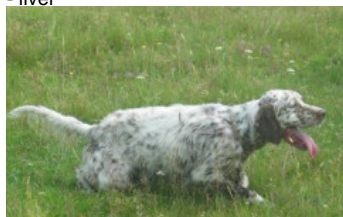

VEREN

2012-11-23 (M) LOI LO1320172
Couleur : bianco - fegato (liver)

hosted by setter-anglais.fr

Père
CUCCA'S RAYBAN
2006-07-04 (M)
LOI LO0740771
(Camp. Ital. Lav., Camp. Tr. (CH GQ))
- liver

DODGE DEL TIRSO 1998-02-14 (M)
LOI LO9942918 (Ch IT IT-T, CHIB, Camp.
Tr. (Ch GQ)) - bluebelton