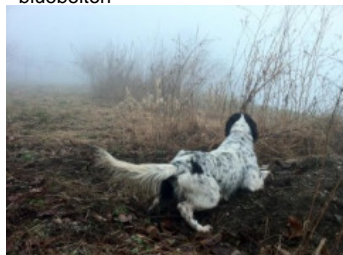

DEM detto DI VASSALLO

2013-07-14 (M) LOI LO13132991
Couleur : nero e bianco (bluebelton)

Père
HILL DI CROCEDOMINI
2008-03-20 (M)
LOI LO08106958
- bluebelton

CLEM 2004-01-03 (M) LOI
LO0456911 (Ch. Ital. Lav., Ch. Int. Lav.) -
bluebelton