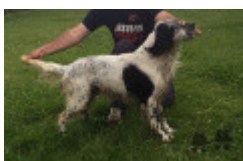

Propriétaire : SAGASTI JOSE' IGNACIO
LOE 2081627, LOI 1084761
Tatouage : 380260080005502
Estimation des points au pédigrée : 15

Taux de consanguinité (estimation) : 3.6 %

VANGOGH DELL'AD MONTES (5,5 X 3) : 0.015625
LEM DEL RESEGONE (8,8,8,8,8,8,8 X 6,6,6,7,7,7,7,7,8) : 0.004669
NEGUS (6,6 X 4) : 0.003906
DECOR LOT (6,6,7,8,8 X 5) : 0.002930
DUN DEL MESHIO (7,7,7,8,8,8,8,8,8,8 X 7,7,8) : 0.002014
RUDY DEL DIANELLA (7,7 X 5,5) : 0.001953
FRANCINI'S RAS (7,7 X 5,5) : 0.001953
FRANCINI'S VANITY (8,8,8,8,8,8 X 6,6) : 0.000977
MERA DELL ORSONE (8,8,8 X 6,6,7,7,8) : 0.000885
ORFEO DELLA TRAPPOLA (7,8 X 6) : 0.000366
ARTU (8 X 7,7,8,8,8,8,8,8) : 0.000305
RALF DEL DIANELLA (8,8 X 6,6) : 0.000244
FRANCINI'S LINDA (8 X 7) : 0.000061
MISS 3 DELLE VALLATE (8 X 8,8) : 0.000061
GANNER DEI DIAVOLI BIANCHI (8 X 7) : 0.000061
VANNI DEL VO' (8 X 8) : 0.000031

Note : les données ne sont pas garanties. Elles ont été entrées par les membres sans garantie d'exactitude.