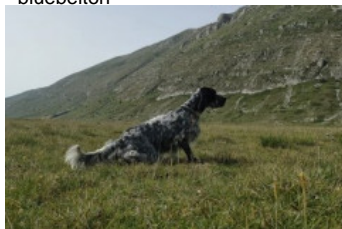

ATENNA PSETARNA LJUBI?

2024-01-23 (F) HR26787ES

Couleur : Lemon

[fiche affixe](#)

hosted by setter-anglais.fr

Père
DUBLINO
2020-09-16 (M)
LOI LO20180623
- bluebelton

EDBEL LUXOR 2012-08-29 (M) LOI
LO12151765 - bluebelton

MICHELLE 2016-06-20 (F) LOI
LO16138145 - liver

PEPE 2009-03-27 (M) LOI
LO09161820 - tricolore

EDBEL ANITA 2010-01-13 (F) LOI
LO1038953 - lemon

NENCINI'S GEKO 2014-04-25 (M)
LOI LO1481296 - bluebelton

RAMA 2014-06-15 (F) LOI
LO14122023 - lemon

PELE' 2005-01-10 (M) LOI
LO0580212 - bluebelton

GILDA 2007-05-19 (F) LOI
LO0841049 - tricolore

MIRO 2003-01-15 (M)
LOI LO0345158 (Camp.
Tr. (Ch GQ)) - bluebelton

EDBEL META 2004-01-19 (F) LOI
LO0494362 - bluebelton

MARZALE'S EUFRATE
2010-06-01 (M) LOF
269095/44830 (CH GQ (Camp.
Tr.), CH IT, Camp. Ripro.) -
bluebelton

**NENCINI'S
SELVAGGIA**
2008-06-17 (F) LOI
LO0936095 (CH(I)B, Ch.
Ital. Lav.) - lemon

**BORN TO
HUNT
BACICCIA**
2011-05-28 (M)
LOI
LO1183931 - lemon

NORA SAN CRISPINO
2010-09-15 (F) LOI
LO10181424 - tricolore