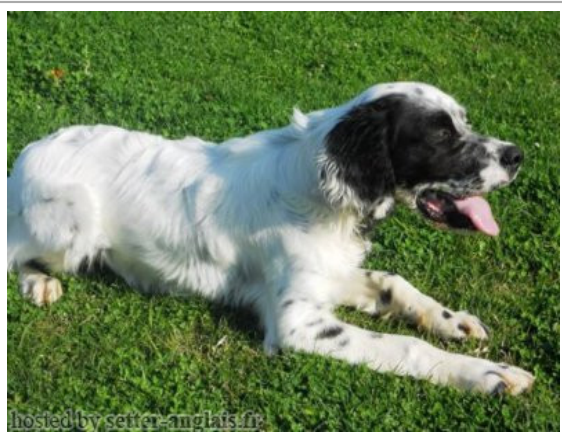

LORA

(M) LOF 68979789
Couleur : Noi.PBl.Env (bluebelton)

hosted by setter-anglais.fr

Père
PIANIGIANI'S FOSCO
2004-11-25 (M)
LOI LO0558417
- bluebelton

PIANIGIANI'S ARNO 1991-11-19 (M)
LOI ST457334 (Ch Italie T, IT T,
Reproducteur) - bluebelton

PIANIGIANI'S SEILOR 1998-03-03 (F)
LOI LO98140260 (Ch. Ital. Lav., Camp.
Ripr.) - tricolore

FRANCINI'S BRICK 1987-02-21 (M)
LOI ST354930 (Ch. Int. Lav.) - tricolore

DRIMMINA 1989-01-08 (F) LOI
ST388783 (Camp. Ripr.) - bluebelton