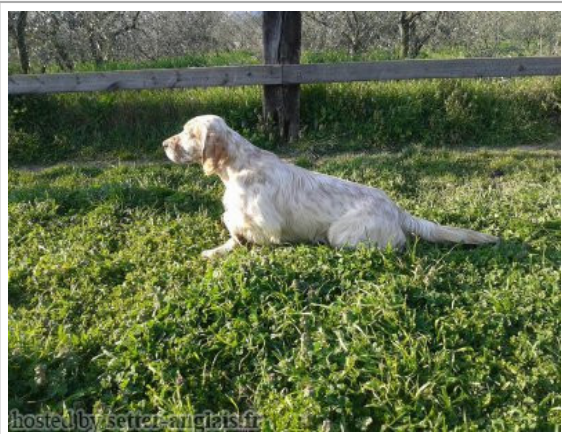

**THOR**

2012-05-07 (M) LOI LO12101284  
Couleur : BIANCO ARANCIO (lemon)

hosted by setter-anglais.fr

Père  
**PIANIGIANI'S GIANO**  
2007-08-13 (M)  
LOI LO0876325  
- bluebelton

**PIANIGIANI'S NOE'** 2005-02-05 (M)  
LOI LO0580659 (Ch. Ital. Lav., Ch. Int. Lav.)  
- bluebelton