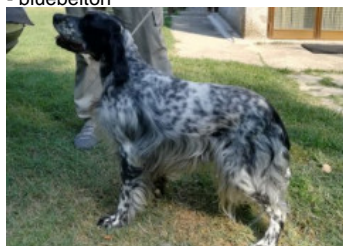

JET 2000-07-12 (M) LOI LO00107819
- bluebelton

PITTURI NEGRA 1997-06-18 (F) LOI
LO9839590 - bluebelton

DUM 2001-07-02 (M) LOI
LO01188557 - bluebelton

JODIE 2003-08-16 (F) LOI
LO03145800 - tricolore

HOR 1993-03-31 (M) LOI ST492382 -
bluebelton

BONA 1993-07-10 (F) LOI ST484193
- bluebelton

BRITISH 1990-05-14
(M) LOI ST422354 -
bluebelton

BETTI
1991-04-21
(F) LOI
ST441676 -
bluebelton

**ASSO DEL CENTRO
MARCHÉ** 1995-01-22 (M)
LOI ST514701 (Ch) -
bluebelton

CAMILLA 1995-08-01 (F) LOI
ST533720 - lemon

BALU' 1996-06-10 (M) LOI ST542308
- bluebelton

DMIRA 1997-04-08 (F) LOI ST559631
- tricolore

Mère
PITTURI GINEVRA dit GINA
2010-05-13 (F)
LOI LO10124671
- bluebelton