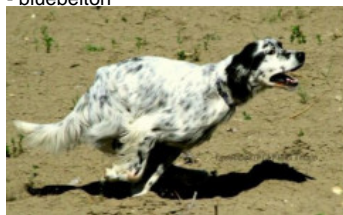

**CORA**

2008-03-09 (F) LOI LO0913201  
Couleur : BIANCO NERO (bluebelton)

hosted by setter-anglais.fr

20 8 2011

Père  
**INO DI GRUMA**  
2005-01-06 (M)  
LOI LO05112471  
(CH GQ, Camp. Ripr.)  
- bluebelton