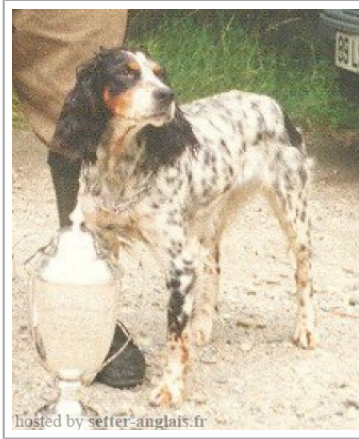

LEFANTA CINDY

1987-05 (F) UNKNOWN
Couleur : Noi.Mar.Fau.PBl.Env (tricolore) / Titres : FTCh
[fiche affixe](#)

Père LORD OF THE RINGS (M) IKCUNKNOWN10	BALLINCOLLY ROAMER 1980 (M) IRLUNKNOWN (FTCh) 	ROUGH TY LAD (M) G.3331	GROUSE OF GLENSHEELIN (M) 114,003
	MISS MINNIE (F) IKCUNKNOWN14 	ROAMING BEAUTY (F) LOI F.5041	SUIR VALLEY SUSIE (F) LOI D.7191
		LOGGORMAN MOTOR (M) IKCUNKNOWN15	KANTURK RANGER (M) 120,048
		LOGGORMAN BEAUTY (F) IKCUNKNOWN16	MOLOGHROE QUEEN (F) D.5289
Mère STONEVIEW PRINCESS (F)	MOTHERS PRIDE (M) IKCK4416	SUNSET PRIDE (M) IKCD3176	KING IN THE VALE (M)
		WINTERS SURPRISE (F) IKCG2238	MINNIE MOTOR (F)
	TOPWIND PATRICIA (F) IKCK1944	SUNSET PRIDE (M) IKCD3176	KING IN THE VALE (M)
		TOPWIND QUEEN (F)	DASHING BEAUTY (F)
			MOKA DE LA SALLE VERTE (M) IKC109589 (FTCh)
			LEMONI (F) IKC106168
		ELLISWOOD ROVER (M)	
		MERRY MAID THE SECOND (F)	
		MOKA DE LA SALLE VERTE (M) IKC109589 (FTCh)	
		LEMONI (F) IKC106168	
		BELMONT PRINCE (M)	
		BISHOPSTOWN WONDER (F)	

Irish Championship Winner at 2 years and 3 months old.
Sang italien (estimation) : 19 %
Estimation des points au pédigrée : 20

Taux de consanguinité (estimation) : 1.6 %

KING IN THE VALE (4,4 X 5,5) : 0.015625