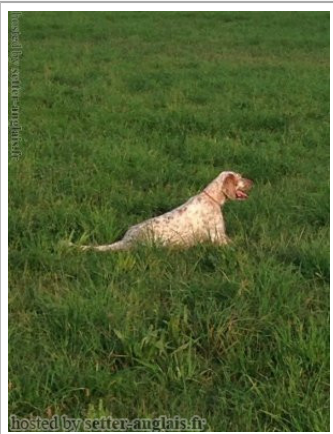

UGO' DI SAN MATTEO

2010-04-24 (M) LOI LO10161598
Couleur : bianco arancio (lemon)
[fiche affixe](#)

Père
BRAMBO DELLA RISERVA REALE
2007-07-18 (M)
LOI LO0879122
- lemon

PALAZIENSIS RAMBO 1999-11-01
(M) LOI LO0060896 (Ch W0F/ICH, IT T,
ITF, Camp. Tr. (Ch GQ), CH(ES)T, CH(GB)T) -
lemon

MEA 2002-05-07 (F) LOI LO0295505
(CH(I)B) - tricolore

PALAZIENSIS PEPE 1997-07-03 (M)
LOI LO99203608 - liver

LADY 1994-04-30 (F) LOI ST499069
(Ch A) - bluebelton

STING 1998-07-04 (M) LOI
LO9977173 - bluebelton

ESTER ALESS SETTER 1999-05-10
(F) LOI LO0056710 - lemon

GUERCINO DELLA FRATTONA
1996-05-07 (M) LOI ST554737 -
bluebelton

PALAZIENSIS NIVES 1995-11-13 (F)
LOI ST529742 - liver

IRAK DEL LADERCHI 1990-01-10 (M)
LOI ST411384 - tricolore

LOLA 1988-05-03 (F) LOI ST366110 -
bluebelton

VOLO 1994-08-03 (M) LOI ST519603
(Ch. Ital. Lav., Ch. Int. Lav., Camp. Ripr.) -
bluebelton

BRENDA 1994-07-25 (F) LOI
ST519656 - bluebelton

ARNO 1988-04-17
(M) LOI ST374735
(Ch. Int. Lav., Camp.
Ripr., Ch. Ital. Lav.) -
lemon

ANI' 1994-05-02 (F) LOI
ST503681 (Ch. Ital. Lav.) -
lemon

Mère
AMI
2005-09-29 (F)
LOI LO0678282
- lemon

MATISSE DELLA TRABALTANA
2003-05-20 (M) LOI LO03120645 -
lemon

FOSCA DELLA TRABALTANA
2002-05-10 (F) LOI LO02157579 -
bluebelton

CERRO 1997-07-15 (M) LOI
LO9834661 (Ch Italie T) - lemon

AMY 1999-05-20 (F) LOI LO99162416
(Ch. Ital. Lav.) - lemon

COK DEL DIANELLA 1997-02-25 (M)
LOI ST558051 (Camp. Ripr.) - bluebelton

LIA 1994-03-18 (F) LOI ST496636 -
lemon

FALOÒ 1991-05-24
(M) LOI ST439587
(Ch. Ital. Lav., Camp.
Ripr.) - lemon

RADENTIS BRUNA 1992-08-21 (F)
LOI ST469129 - lemon

THAISON DI VAL DI CHIANA
1997-05-13 (M) LOI ST560954 -
tricolore

LIA 1994-03-18 (F) LOI ST496636 -
lemon

BRUS DEL DIANELLA 1994-01-26
(M) LOI ST495046 - bluebelton

QUALA DEL DIANELLA 1993-10-01
(F) LOI ST492264 - bluebelton

FALOÒ 1991-05-24
(M) LOI ST439587
(Ch. Ital. Lav., Camp.
Ripr.) - lemon

DIANA 1987-06-13 (F) LOI ST353658
- lemon

Eleveur : NOTO Maurizio Sebastiano Enzo / Propriétaire : GIACONELLA Giorgio
Puce : 977200004761637
Estimation des points au pédigrée : 18