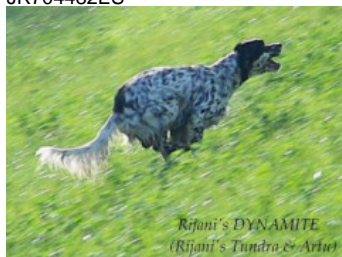

RIJANIS EGGO

2013-12-25 (M) LOF 704752
Couleur : Noi.PBl.Env (bluebelton)
[fiche affixe](#)

Père
RIJANIS DYNAMITE
2012-08-01 (M)
JR704482ES

Rijani's DYNAMITE
(Rijani's Tundra & Artie)

ARTU 2009-06-20 (M) LOI
LO09167530 - bluebelton