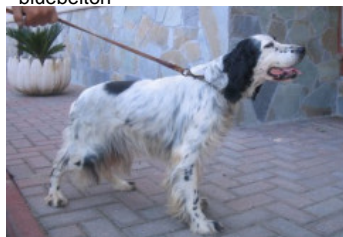

**DICK**

2005-01-19 (M) LOI LO0572695  
Couleur : TRICOLE

hosted by setter-anglais.fr

Père  
**GOLIA**  
1992-09-03 (M)  
LOI ST476466  
(Ch GQ)  
- bluebelton

**ROVAL MOZART** 1987-03-04 (M) LOI  
ST350880 (CH GQ, Ch. Int. Lav., Ch. Ital.  
Lav., Camp. Ripr.) - bluebelton

**DECOR LOT** 1978-09-22 (M) LOI  
ST143178 (Ch IT, Ch T, CH GQ) -  
bluebelton

**IRGO** 1976-01-24  
(M) LOI ST102949  
(Ch. Int. Lav.) - lemon

**BONA DEL MESCHIO** 1975-11-22 (F)  
LOI ST095120 - bluebelton