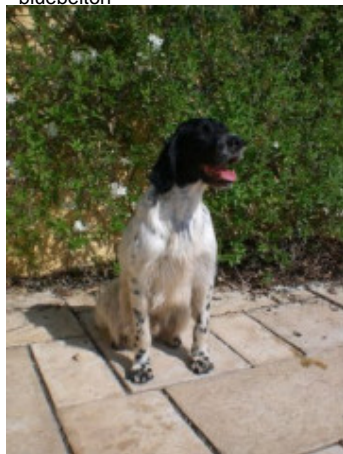

BLACK

2006-06-20 (M) LOF 186884/31448
Couleur : Noi.PBl.Env (bluebelton)

Père
TITO DE CODORNIS
2002-10-05 (M)
LOF 168255/28371
(TR, CH T)
- bluebelton

MAJOR DE CODORNIS 1996-04-07
(M) LOF 131590/20436 (TR, CH P) -
bluebelton

ISARD DES RIVES DU HAOU
1993-01-03 (M) LOF 116789/17126
(CH.T. TR) - bluebelton

COOL DE CODORNIS
1987-08-02 (M) LOF
92622/12503 (CH IT, CH
GQ) - bluebelton

BLUE 1986-10-01
(F) LOF
89306/13707 (TR, CH
T) - bluebelton