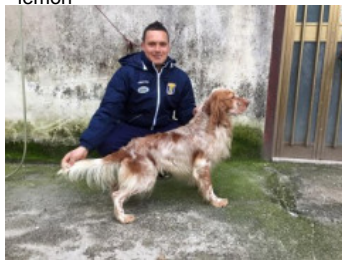

ALI

2016-06-28 (M) LOI LO15139505
Couleur : bianco arancio (lemon)

hosted by setter-anglais.fr

Père
BARBA NERA
2011-10-24 (M)
LOI LO11162789
- lemon

RULLO DELLA VECCHIA IRLANDA
2005-06-10 (M) LOI LO05108741 -
lemon