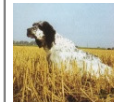

[FRANCINI'S AMICOLA](#) 2003-03-30
(F) IS09656/06 - bluebelton

[LERRY](#) 1997-02-14 (M)
LOI ST555862 (Ch GQ, Ch
IT) - bluebelton