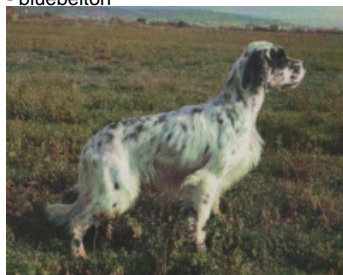

AGADIR

2013-10-15 (M) LOI LO144256
Couleur : BIANCO NERO (bluebelton)

Père
ELFO DI VAL DI CHIANA
2009-07-05 (M)
LOI LO1060024
(CH GQ (Camp. Tr.))
- bluebelton

VEGA 2005-11-14 (M) LOI
LO0669697 (Ch GQ) - lemon