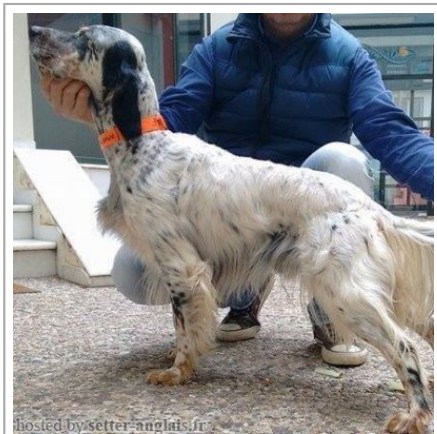

**REBACK**

2014-01-11 (M) JR705312

Couleur : Noi.Mar.Fau.PBl.Env (tricolore)

hosted by setter-anglais.fr

Père  
SIoux 2 SA BEDEMA  
 (M)  
 JR702907

BACH SA BEDEMA (M) JR702282ALFA (F) JR701037

KAPO 2003-11-10 (M) LOI  
 LO0439835 (Ch IT GQ) - bluebelton

SCILLA 2002-07-01 (F) JR702279 -  
 bluebelton

DEA 1998-11-29 (F) LOI LO9995638 -  
 bluebelton

PIVITORI'S GIOTTO 1997-06-12 (M)  
 LOI LO0114200 (Camp. Tr. (Ch GQ), CH  
 IT) - bluebelton

TZOUMAKA ANIMUS MANIA (F) BEK  
 032242 - bluebelton