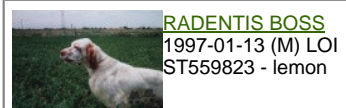

RADENTIS BOSS
1997-01-13 (M) LOI
ST559823 - lemon

RADENTIS NADA 1999-07-10 (F) LOI
LO0017824 - liver