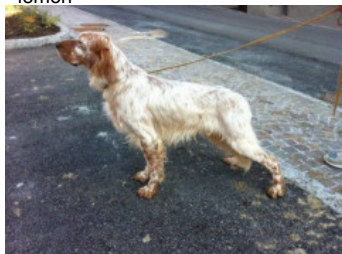

**LADY**

2010-05-15 (F) LOI LO10148715  
Couleur : bianco arancio (lemon)

hosted by setter-anglais.fr

Père  
**GION DI CROCEDOMINI**  
2008-01-06 (M)  
LOI LO08103087  
(Camp. Ripr. (CH))  
- lemon

**GIBELTARIK FLEMMING** 2003-08-23  
(M) LOI LO0790204 - lemon