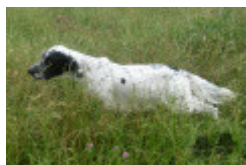

Mère <u>DENDABERRI PACA</u> 2013-09-26 (F) LOE - bluebelton	<u>DENDABERRI JAI</u> 2007-03-12 (M) LOE 1704343 (TrCP, TrPR, TrBC) - bluebelton	<u>PALAZIENSIS RAMBO</u> 1999-11-01 (M) LOI LO0060896 (Ch W0F/CH, IT T, ITF, Camp. Tr. (Ch GQ), CH(ES)T, CH(GB)T) - lemon	<u>PALAZIENSIS PEPE</u> 1997-07-03 (M) LOI LO99203608 - liver	
	<u>DENDABERRI KELLY</u> 2008-09-01 (F) LOE 1823430 - bluebelton	<u>UMBLANA DEL CAVALDROSSA</u> 2000-06-01 (F) LOI LO0336882 - bluebelton	<u>LADY</u> 1994-04-30 (F) LOI ST499069 (Ch A) - bluebelton	<u>ZERO</u> 1991-08-14 (M) LOI ST449780 - bluebelton
	<u>LOTHAR DEI LADERCHI</u> 2004-10-06 (M) LOI LO0541557 (CH IB) - tricolore	<u>QUARTA DEL CAVALDROSSA</u> (F) SHSB529576	<u>BECKER OD BENCICA</u> 1997-04-03 (M) HR11621 (Ch) - tricolore	
	<u>DENDABERRI DUSSI</u> (F) LOE 1265657	<u>ONDA DEI LADERCHI</u> 1998-12-04 (F) LOI LO99110409 (CH IB) - bluebelton	<u>OSCAR</u> (M) LOE 821986	
		<u>NANI</u> (F) LOE 633367		

Propriétaire : Ramon Herrera
Puce : 941000019968776
Sang italien (estimation) : 88 %
Estimation des points au pédigrée : 28

Note : les données ne sont pas garanties. Elles ont été entrées par les membres sans garantie d'exactitude.