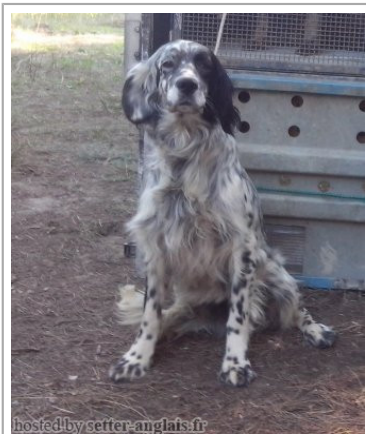

**APOLLO**

2013-05-01 (M) LOI LO0878676  
Couleur : BIANCO NERO (bluebelton)

hosted by setter-anglais.fr

Père  
**BORIS**  
2005-01-19 (M)  
LOI LO0572696  
- bluebelton

**GOLIA** 1992-09-03 (M) LOI ST476466  
(Ch GQ) - bluebelton

**ASTRA detto ZARA** 2000-07-06 (F)  
LOI LO0123425 - bluebelton

**ROVAL MOZART** 1987-03-04 (M) LOI  
ST350880 (CH GQ, Ch. Int. Lav., Ch. Ital.  
Lav., Camp. Ripr.) - bluebelton

**FANNI DELL ALTA VAL BISAGNO**  
1990-01-02 (F) LOI ST408735 - liver