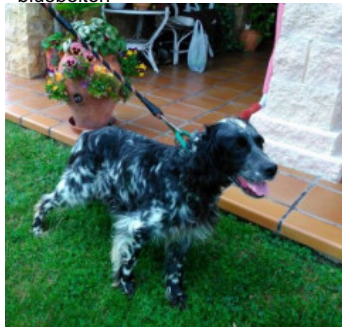

ATOR 2000-05-14 (M) LOE 1219220 -
bluebelton

COBA DEL PEVIDAL 2000-06-02 (F)
LOE 1171260 - bluebelton