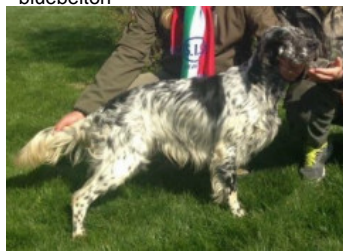

SECOPAR URANO

2016-06-01 (M) LOI LO16112677
Couleur : BIANCO NERO (bluebelton)
[fiche affixe](#)

hosted by setter-anglais.fr

Père
NATAN
2012-10-03 (M)
LOI LO12157969
(CH IT GQ, Camp. TR. (CH GQ), CH(IT)
- bluebelton

KAPO' 2003-11-10 (M) LOI
LO0439835 (Ch IT GQ) - bluebelton

QUATTA 2009-06-11 (F) LOI
LO1085288 - tricolore

NERO 1997-03-29 (M) LOI
LO9817889 (Ch T, Ch GQ) - bluebelton

KYBA 1998-01-01 (F) LOI
LO98118951 - lemon