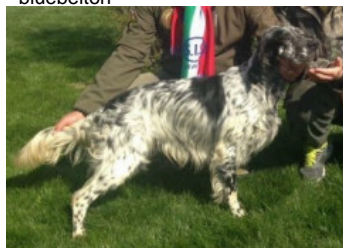

SECOPAR URANO

2016-06-01 (M) LOI LO16112677
Couleur : BIANCO NERO (bluebelton)
[fiche affixe](#)

hosted by setter-anglais.fr

Père
NATAN
2012-10-03 (M)
LOI LO12157969
(CH IT GQ, Camp. TR. (CH GQ), CH(IT)
- bluebelton

KAPO' 2003-11-10 (M) LOI
LO0439835 (Ch IT GQ) - bluebelton

QUATTA 2009-06-11 (F) LOI
LO1085288 - tricolore

NERO 1997-03-29 (M) LOI
LO9817889 (Ch T, Ch GQ) - bluebelton

KYBA 1998-01-01 (F) LOI
LO98118951 - lemon