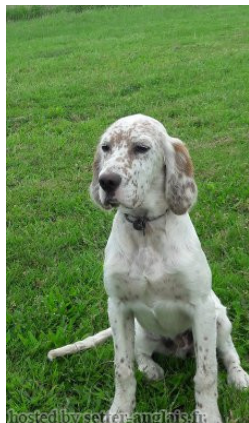

NONU Z

2017-12-11 (M) LOF 254154
Couleur : Fau.PBl.Env. (lemon)

hosted by setter-anglais.fr

CIELO SIRTOUF (M) BEK 084523
(CHGR.T CHRS.T) - White orange

Père
ZEUS RAJKAL 2011-02-13 (M) LOF
227310/37696 (CHITF CH-FTP) - lemon