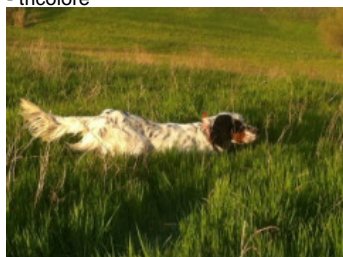

RAMON

2018-06-30 (M) LOI LO18127258
Couleur : Tricolore

hosted by setter-anglais.fr

FULL detto **ATTILA** 2003-10-03 (M)
LOI LO0427239 - tricolore

Père
DERO
2012-12-08 (M)
LOI LO1323130
- tricolore

KIRA 2010-10-28 (F) LOI LO115799 -
bluebelton