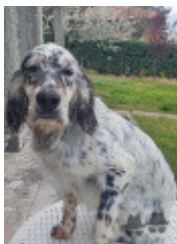

Mère PETRA 2015-09-04 (F) LOI LO15174268 - lemon	TISSOT 2013-05-31 (M) LOI LO1396775 (CH SPEC) - lemon	GION DI CROCEDOMINI 2008-01-06 (M) LOI LO08103087 (Camp. Ripr. (CH)) - lemon	GIBELTARIK FLEMMING 2003-08-23 (M) LOI LO0790204 - lemon	
	VELA DI CROCEDOMINI 2011-04-13 (F) LOI LO1185322 - bluebelton	ISLA dite MARILIN 2009-07-13 (F) LOI LO09143879 - lemon	LUPIN DELLO ZORINO 2005-09-10 (M) LOI LO0643055 (Camp. Ripr.) - tricolore	NOAH DI LORO PICENO 2008-08-09 (F) LOI LO091730 - lemon
		GION DI CROCEDOMINI 2008-01-06 (M) LOI LO08103087 (Camp. Ripr. (CH)) - lemon	GIBELTARIK FLEMMING 2003-08-23 (M) LOI LO0790204 - lemon	
		ALICE DI CROCEDOMINI 2004-03-05 (F) LOI LO04122672 - tricolore	CASTER 1996-01-10 (M) LOI ST535935 (Camp. Ripr.) - tricolore	
			BIBA DI CROCEDOMINI 1997-01-10 (F) LOI ST557013 - tricolore	

Eleveur : Mosciatti Carlo / Propriétaire : Mosciatti Carlo
Puce : 380260101335668
Estimation des points au pédigrée : 10

Note : les données ne sont pas garanties. Elles ont été entrées par les membres sans garantie d'exactitude.