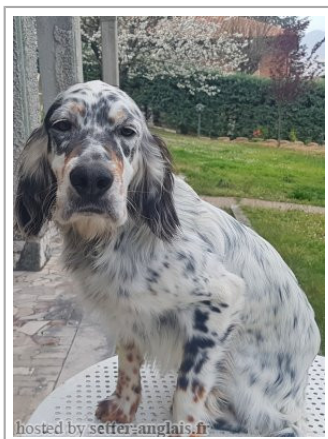

RAMON

2018-06-30 (M) LOI LO18127258
Couleur : Tricolore

hosted by setter-anglais.fr

FULL detto **ATTILA** 2003-10-03 (M)
LOI LO0427239 - tricolore

Père
DERO
2012-12-08 (M)
LOI LO1323130
- tricolore

KIRA 2010-10-28 (F) LOI LO115799 -
bluebelton

DEM 2001-06-01 (M) LOI
LO01188138 - tricolore

SHIBA 2001-06-01 (F) LOI
LO01188107 - bluebelton

BOBO 2006-08-14 (M) LOI
LO0747364 (Ch. Ital. Lav., Ch. Int. Lav.) -
tricolore

SELVA 2005-06-10 (F) LOI
LO05118777 - bluebelton