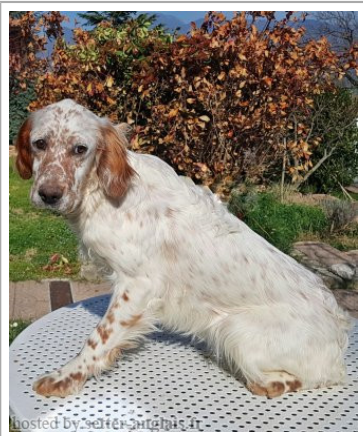

RAISSA

2018-06-30 (F) LOI LO18127255
Couleur : bianco arancio (lemon)

hosted by: setter-anglais.fr

FULL detto **ATTILA** 2003-10-03 (M)
LOI LO0427239 - tricolore

Père
DERO
2012-12-08 (M)
LOI LO1323130
- tricolore

KIRA 2010-10-28 (F) LOI LO115799 -
bluebelton

DEM 2001-06-01 (M) LOI
LO01188138 - tricolore

SHIBA 2001-06-01 (F) LOI
LO01188107 - bluebelton

BOBO 2006-08-14 (M) LOI
LO0747364 (Ch. Ital. Lav., Ch. Int. Lav.) -
tricolore