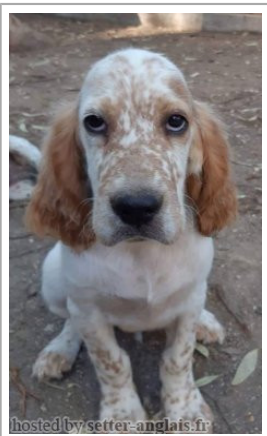

**MIKI**

(M) BEK 979879  
Couleur : Fau.PBl.Env. (lemon)

Père  
**VORRAS**  
2011-08-25 (M)  
BEK 109528  
(Camp Trailer CH Tr GQ,CH IT,CH  
international)  
- white/orange

**BESINO'S PANTHOS** 2007-08-15 (M)  
BEK 075540 (CH GQ, CH IT) - bluebelton

**KAPO'** 2003-11-10 (M) LOI  
LO0439835 (Ch IT GQ) - bluebelton

**TZOUKA ANIMUS ILIA** (F) BEK  
059052 - tricolore

**NERO** 1997-03-29 (M)  
LOI LO9817889 (Ch T, Ch  
GQ) - bluebelton

**KYBA** 1998-01-01 (F) LOI  
LO98118951 - lemon