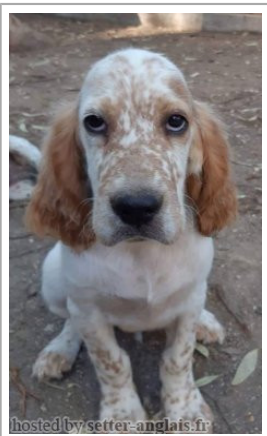

MIKI

(M) BEK 979879
Couleur : Fau.PBl.Env. (lemon)

Père
VORRAS
2011-08-25 (M)
BEK 109528
(Camp Trailer CH Tr GQ,CH IT,CH
international)
- white/orange

BESINO'S PANTHOS 2007-08-15 (M)
BEK 075540 (CH GQ, CH IT) - bluebelton

KAPO' 2003-11-10 (M) LOI
LO0439835 (Ch IT GQ) - bluebelton

TZOUKA ANIMUS ILIA (F) BEK
059052 - tricolore

NERO 1997-03-29 (M)
LOI LO9817889 (Ch T, Ch
GQ) - bluebelton

KYBA 1998-01-01 (F) LOI
LO98118951 - lemon