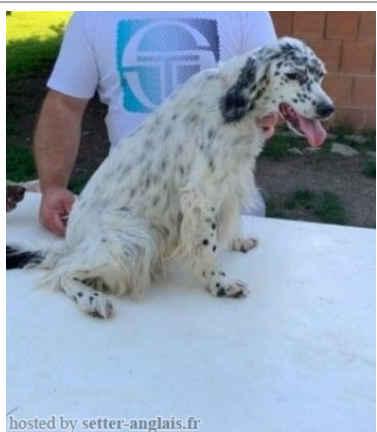

DIVA DEL SOLE

2016-09-10 (F) LOI LO16182602
Couleur : BIANCO NERO (bluebelton)
[fiche affixe](#)

hosted by [setter-anglais.fr](#)

Père
RAPACE DEL SOLE
2009-07-06 (M)
LOI LO09149549
(CH GQ (Camp. Trialler))
- bluebelton

ORIO 2002-05-14 (M) LOI
LO02116390 (Camp. Tr. (Ch GQ)) -
bluebelton

HUNAC DEL SOLE 2007-05-24 (F)
LOI LO0852876 - lemon

TODAY 2001-05-07 (M) LOI
LO01146212 (Camp. Tr. (Ch GQ)) -
bluebelton

TOSCA DELLE OROBICHE
1999-11-19 (F) LOI LO0035313 (Camp.
Ripr.) - bluebelton