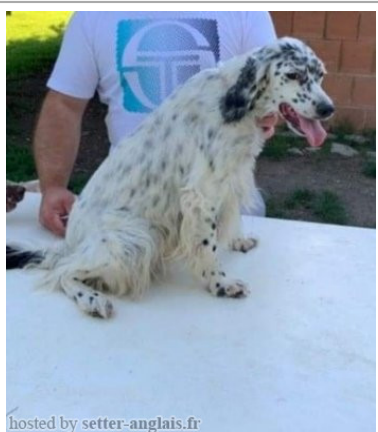

DIVA DEL SOLE

2016-09-10 (F) LOI LO16182602
Couleur : BIANCO NERO (bluebelton)
[fiche affixe](#)

hosted by [setter-anglais.fr](#)

Père
RAPACE DEL SOLE
2009-07-06 (M)
LOI LO09149549
(CH GQ (Camp. Trialler))
- bluebelton

ORIO 2002-05-14 (M) LOI
LO02116390 (Camp. Tr. (Ch GQ)) -
bluebelton

HUNAC DEL SOLE 2007-05-24 (F)
LOI LO0852876 - lemon

TODAY 2001-05-07 (M) LOI
LO01146212 (Camp. Tr. (Ch GQ)) -
bluebelton

TOSCA DELLE OROBICHE
1999-11-19 (F) LOI LO0035313 (Camp.
Ripr.) - bluebelton