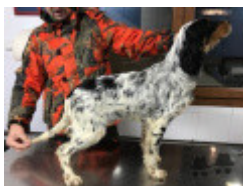

Eleveur : Dendaberi / Propriétaire : Dendaberi (floresdendaberi@icloud.com, floresdendaberi@icloud.com)

Sang italien (estimation) : 86 %

Estimation des points au pédigrée : 16

Taux de consanguinité (estimation) : 4.1 %

RADENTIS D'ESPANA (5,6 X 3,5,5,5) : 0.023071
RADENTIS SBRANCO (6,6,6,7 X 4,6,6,6) : 0.006836
RADENTIS GIAN (7,7,8,8,8,8,8,8 X 6,6,7,7,8,8,8,8,8,8,8,8) : 0.004822
RADENTIS BORG (7,7,7,7,8,8 X 5,5,7,7,7,7,7,7) : 0.001709
DECOR LOT (8,8,8,8 X 7,7,7,7,8,8,8,8) : 0.000977
OSCAR (6 X 5) : 0.000977
MARK DELLA BASSANA (6 X 7,7,8,8) : 0.000824
SWING DELLA VECCHIA IRLANDA (7,7,8 X 7,7) : 0.000549
GAETANO DEL BINARIO (5 X 7) : 0.000488
CINA DE GONZA LOSA (7,7 X 6) : 0.000244
RADENTIS DIDO (8,8,8 X 6,7,8,8,8,8) : 0.000122
DUN DEL MESCHIO (8,8 X 8,8) : 0.000122
ROVAL MOZART (7,8 X 8) : 0.000092
LEM DEL RESEGONE (8 X 8,8) : 0.000061
CALIGOLA DELLE OROBICHE (6,8 X 8) : 0.000031
DRIM (8 X 8) : 0.000031

Note : les données ne sont pas garanties. Elles ont été entrées par les membres sans garantie d'exactitude.