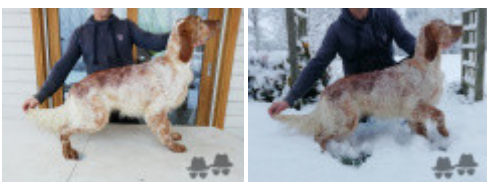

Eleveur : NAVARRO Patrick / Propriétaire : TOURON OLIVIER
Puce : 250268501447186
Sang italien (estimation) : 80 %
Estimation des points au pédigrée : 47

Taux de consanguinité (estimation) : 1 %

ALMER (6,7,8 X 6,7,7) : 0.001709
RADENTIS GIAN (6,7,7 X 6,8,8) : 0.001343
RADENTIS SBRANCO (5 X 6) : 0.001038
SWING DELLA VECCHIA IRLANDA (6 X 6,7,7) : 0.000977
COW BOY DES RIVES DE L'ESTRIGON (6,6 X 7,7) : 0.000977
FRANCINI'S LUCA (6 X 6,6) : 0.000977
DECOR LOT (7,8,8,8,8,8,8 X 7,8) : 0.000488
URFÉE DE L'ECHO DE LA FORET (7,7 X 6) : 0.000488
DEM (7 X 7,7,7,7,8,8) : 0.000366
ANITA DU GUÉ DE BLANQUETAQUE (7 X 6) : 0.000244
TELEX (8,8 X 6,8) : 0.000244
BASSINO (7,7 X 7,8,8) : 0.000244
RADENTIS BORG (6,6 X 7) : 0.000244
DUN DEL MESCHIO (8,8 X 8,8,8,8,8,8) : 0.000214
ARO (7,8 X 7,8,8,8) : 0.000092
FRANCINI'S VANITY (8 X 8,8,8,8) : 0.000061
LEM DEL RESEGONE (8 X 8,8,8) : 0.000061
ATOS DELLE TORRICELLE (8 X 8,8) : 0.000061
EMO DELLA TRAPPOLA (7 X 8) : 0.000061
RADENTIS DIDO (7,8 X 8) : 0.000031
LIU DI VERONELLO (8 X 8) : 0.000031

Note : les données ne sont pas garanties. Elles ont été entrées par les membres sans garantie d'exactitude.