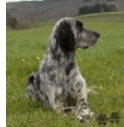

RADENTIS OSLO 2003-02-18 (M)
LOF 175114/27644 (CH.T. -CHP -CHA
-CHIB -CHCS -TR) - bluebelton