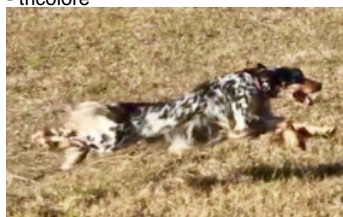

JOLE

2017-04-25 (F) LOI LO17102074
Couleur : bianco nero marrone (tricolore)

hosted by setter-anglais.fr

Père
BIRBONE DEL SOLE
2011-07-19 (M)
LOI LO11133104
- tricolore

PINO 2008-02-10 (M) LOI
LO08128804 - bluebelton