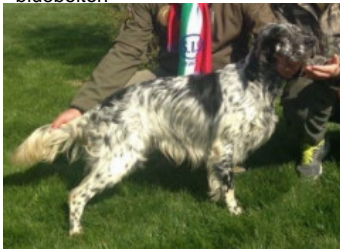

PERLA

2017-06-01 (F) LOI LO17127582
Couleur : BIANCO ARANCIO (lemon)

hosted by setter-anglais.fr

KAPO' 2003-11-10 (M) LOI
LO0439835 (CH GQ, CH IT) - bluebelton

Père
NATAN
2012-10-03 (M)
LOI LO12157969
(CH IT GQ, Camp. TR. (CH GQ), CH(IT)
- bluebelton

QUATTA 2009-06-11 (F) LOI
LO1085288 - tricolore

NERO 1997-03-29 (M) LOI
LO9817889 (Ch T, Ch GQ) - bluebelton

KYBA 1998-01-01 (F) LOI
LO98118951 - lemon

ARTU DI ALDO DA SARNO
2006-01-02 (M) LOI LO0666968 (Ch
Italiano Trialler Int Ripr) - tricolore