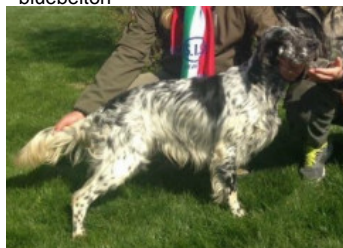

WOOL DELL'AD MONTES

2017-09-17 (M) LOI LO17179339
Couleur : BIANCO NERO (bluebelton)
[fiche affixe](#)

Père
NATAN
2012-10-03 (M)
LOI LO12157969
(CH IT GQ, Camp. TR. (CH GQ), CH(IT)
- bluebelton

KAPO' 2003-11-10 (M) LOI
LO0439835 (Ch IT GQ) - bluebelton