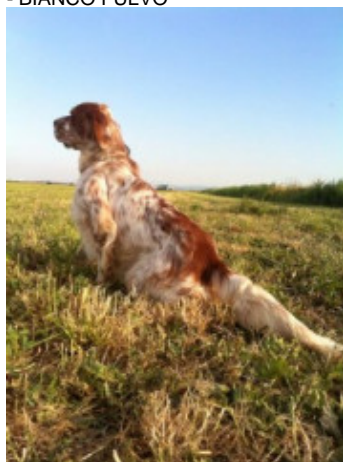

**ACHILLE dit BRIO**

2018-11-04 (M) LOI LO1920526

Couleur : TRICOLORE NERO (BLUE BELTON AND (tricolore))

hosted by setter-anglais.fr

Père  
**ROVAL GIOE**  
 2010-01-02 (M)  
 LOI LO1026711  
 (Ch GQ, Ch. Ital. Lav.)  
 - BIANCO FULVO

**ROVAL GAGÀ** 2007-01-10 (M) LOI  
 LO0826658 (Camp. Tr. (Ch GQ)) - lemon

**ROVAL NEDWED** 2003-01-05 (M)  
 LOI LO0366753 - lemon

**NIKA** 1999-08-18 (F) LOI LO0017114  
 (Camp. Ripr.) - bluebelton

**ROVAL PAPA'** 2002-01-12 (M) LOI  
 LO0245603 - tricolore