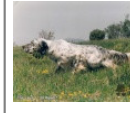

FRANCINI'S JEFF
1993-04-03 (M) LOI
ST479317 (Ch. Ital. Lav.,
Ch. Int. Lav., Camp. Ripr.) -
bluebelton