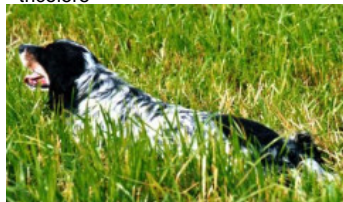

DECOR LOT 1978-09-22 (M) LOI
ST143178 (Ch IT, Ch T, CH GQ) -
bluebelton

IRGO 1976-01-24
(M) LOI ST102949
(Ch. Int. Lav.) - lemon

BONA DEL MESCHIO 1975-11-22 (F)
LOI ST095120 - bluebelton

MUR 1976-01-15 (M) LOI ST097222
(CHIT INTCH) - tricolore

ORA DEL MESCHIO 1977-12-28 (F)
LOI ST126058 (CHIT INTCH) - tricolore

Mère
HAPPY DE LA MUNIA
1992-06-28 (F)
LOF 115034/19917
(TR, CH T)
- tricolore