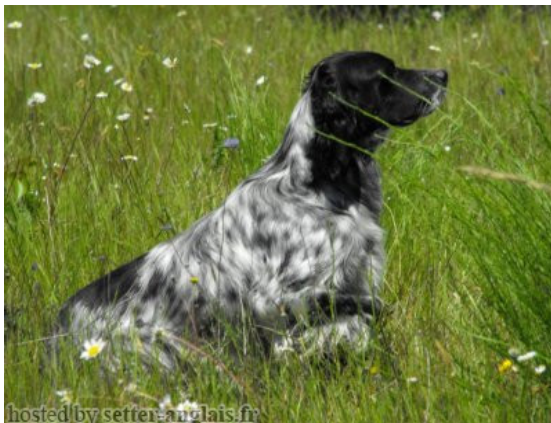

DECO DU MAS DE GALLBRUNE

2008-04-12 (M) LOF 200470/34527
Color: Noi.PBl.Env (bluebelton) / Dyspl.: B
Kennel

hosted by setter-anglais.fr

EUSKITZE AS 2001-09-28 (M) LOE
1283965 (Ch IT GQ) - lemon

RADENTIS D'ESPANA 1995-05-22 (M)
LOE 990823 (Ch IT B, Ch GQ) - lemon

RADENTIS SBRANCO 1991-07-01 (M)
LOI ST448908 (CH IB, Ch. Int. Lav.) - lemon

RADENTIS ALA 1994-03-15 (F) LOI
ST496649 (Ch T) - lemon

NESKA 1997-09-02 (F) LOE 873632 (Ch
IT) - tricolore

EUSKITZE DAMBA (M) LOE 577594

CINA DE GONZA LOSA (F) LOE
640953 (Champion)

Father
UL DE LA MAZORRA 2007-04-19 (M)
LOF 179191/28480 (CH P IT, Tr GQ) -
bluebelton

NIL DE LA PLUME DU PÉVÈLE
1997-04-08 (M) LOF 137243/22656 (Ch
GQ, Ch IT, Ch IB, CH(GB)B) - bluebelton

DERBY DES SEPT PROVINCES
1988-08-14 (M) LOF 97390/14137 (CH
CS, CH A, CH P, CH T, CH IT) - bluebelton

GRETA DE L'ETOILE DE MOREUIL
1991-05-02 (F) LOF 107998/20272 -
bluebelton

RUSCA DE LA MAZORRA 2000-06-17
(F) LOE 1185310

FALCO 1986-06-11 (M) LOI ST332567
(Ch T) - bluebelton

GUINDA'S DE LA MAZORRA (F) LOE
483989

DEA DU MAS DES CHÈVRES
1988-10-14 (F) LOF 97291/16701 -
bluebelton