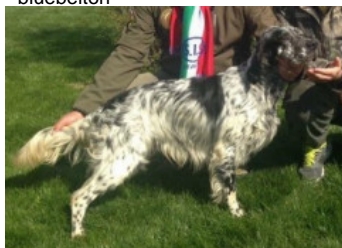

**GISTREDO APACHE**

2019-05-15 (M) LOE 2464197  
Couleur : Liver  
[fiche affixe](#)

hosted by setter-anglais.fr

Père  
**NATAN**  
2012-10-03 (M)  
LOI LO12157969  
(CH IT GQ, Camp. TR. (CH GQ), CH(IT)  
- bluebelton

**KAPO'** 2003-11-10 (M) LOI  
LO0439835 (Ch IT GQ) - bluebelton

**QUATTA** 2009-06-11 (F) LOI  
LO1085288 - tricolore

**NERO** 1997-03-29 (M) LOI  
LO9817889 (Ch T, Ch GQ) - bluebelton

**KYBA** 1998-01-01 (F) LOI  
LO98118951 - lemon