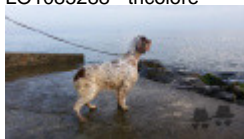

**GISTREDO APACHE**

2019-05-15 (M) LOE 2464197  
Couleur : Liver  
[fiche affixe](#)

hosted by setter-anglais.fr

Père  
**NATAN**  
2012-10-03 (M)  
LOI LO12157969  
(CH IT GQ, Camp. TR. (CH GQ), CH(IT)  
- bluebelton

**KAPO'** 2003-11-10 (M) LOI  
LO0439835 (Ch IT GQ) - bluebelton

**QUATTA** 2009-06-11 (F) LOI  
LO1085288 - tricolore

**NERO** 1997-03-29 (M) LOI  
LO9817889 (Ch T, Ch GQ) - bluebelton

**KYBA** 1998-01-01 (F) LOI  
LO98118951 - lemon