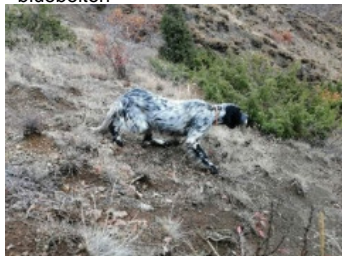

**SAGAS**

2015-03-10 (M) JR706979

Couleur : Noi.Mar.Fau.PBl.Env (tricolore)

hosted by setter-anglais.fr

Père  
**MONSOON**  
 2014-01-01 (M)  
 JR704982ES  
 - bluebelton

**NILO** 2005-02-05 (M) BEK 104709ES  
 - bluebelton