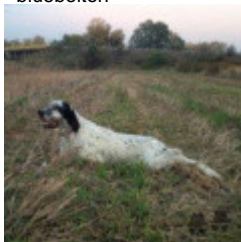

**SAGAS**

2015-03-10 (M) JR706979

Couleur : Noi.Mar.Fau.PBl.Env (tricolore)

hosted by setter-anglais.fr

Père  
**MONSOON**  
 2014-01-01 (M)  
 JR704982ES  
 - bluebelton

**NILO** 2005-02-05 (M) BEK 104709ES  
 - bluebelton