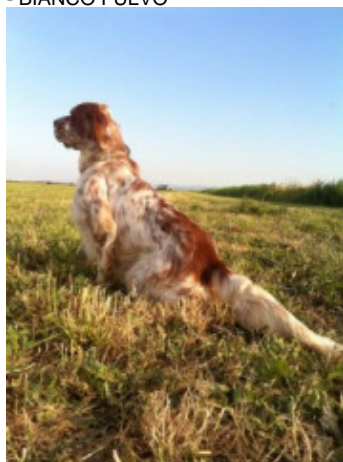

ROVAL GAGÀ 2007-01-10 (M) LOI
LO0826658 (Camp. Tr. (Ch GQ)) - lemon

ROVAL NEDWED 2003-01-05 (M)
LOI LO0366753 - lemon

NIKA 1999-08-18 (F) LOI LO0017114
(Camp. Ripr.) - bluebelton

RINA 2004-01-13 (F) LOI LO0460174
- tricolore

TOSCA DELLE OROBICHE
1999-11-19 (F) LOI LO0035313 (Camp.
Ripr.) - bluebelton

**FRENK DEL
DIANELLA** 1997-09-27
(M) LOI LO9851974 (Ch
L. Camp. Tr. (Ch GQ)) -
tricolore

ROVAL LIU 1994-05-25 (F)
LOI ST503654 - bluebelton

CROL 1996-01-10 (M) LOI ST535938
- bluebelton

DJANA 1996-09-27 (F) LOI ST549910
- lemon

**FRENK DEL
DIANELLA** 1997-09-27
(M) LOI LO9851974 (Ch
L. Camp. Tr. (Ch GQ)) -
tricolore

ROVAL LIU 1994-05-25 (F)
LOI ST503654 - bluebelton

ILIO CAMP
1992-05-03 (M) LOI
ST468051 (Ch. Ital.
Lav., Camp. Ripr.) -
bluebelton

LEDA DELLE OROBICHE 1995-11-07
(F) LOI ST544313 - bluebelton