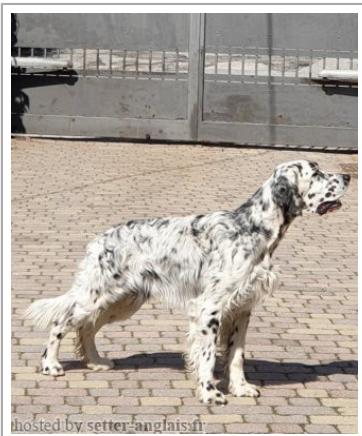

LARRY

2017-05-31 (M) LOI 17124887
Couleur : nero e bianco (bluebelton)

hosted by setter-anglais.fr

Père
DENDABERRI PIRLO
2013-07-01 (M)
LOE 1747738
(Ch IT)
- bluebelton

DENDABERRI JAI 2007-03-12 (M)
LOE 1704343 (TrCP, TrPR, TrBC) -
bluebelton