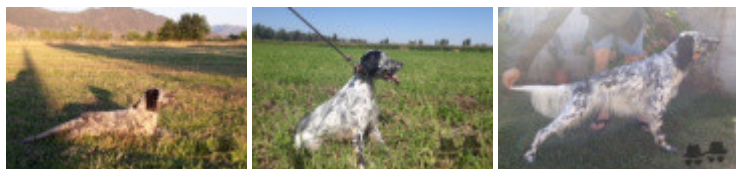

Taux de consanguinité (estimation) : 1.5 %

DECOR LOT (7,7,8,8,8,8 X 5,7,7,7,8,8,8,8,8,8,8,8) : 0.004700
RADENTIS SBRANCO (5 X 5,5,7) : 0.004669
RADENTIS BORG (6,6 X 6,6,6,8) : 0.002075
DEM (7,8,8 X 5) : 0.000977
RADENTIS GIAN (7,7 X 6,7,7,7,7,7) : 0.000977
LEM DEL RESEGONE (7,7,8,8,8 X 8,8) : 0.000427
ORFEO DELLA TRAPPOLA (8,8 X 7,7,7) : 0.000366
OLAF DEI TRE PONTI (7,7 X 7,8) : 0.000366
DUN DEL MESCHIO (8 X 6,7,7,8,8,8,8) : 0.000244
BAIRO (8,8 X 7,8,8,8) : 0.000122
CRISMANI DIK (8,8 X 8) : 0.000061
RADENTIS DIDO (7 X 7,7,8) : 0.000061
URSULA DEL PRATESI (7 X 8) : 0.000061
ROVAL MOZART (8 X 8) : 0.000031

Note : les données ne sont pas garanties. Elles ont été entrées par les membres sans garantie d'exactitude.